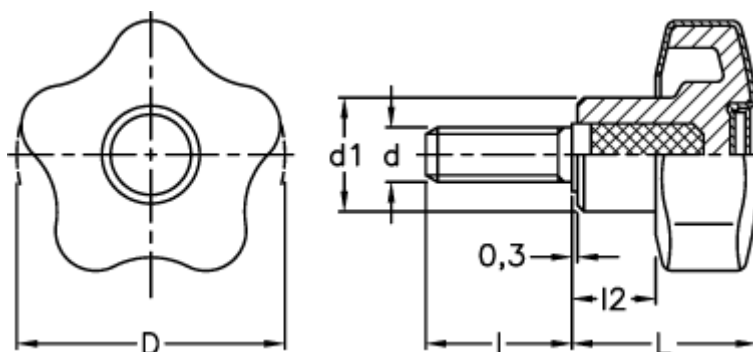

Data Sheet

Article number: 23021699733

Description: E+G Lobe knobs

VCT.53 p-M10x30 SOFT C3 RAL7035 - gray cap

Measures

D = 53

d1 = 19.0

d 6g = M10

l = 30

L = 34.0

l2 = 13.0